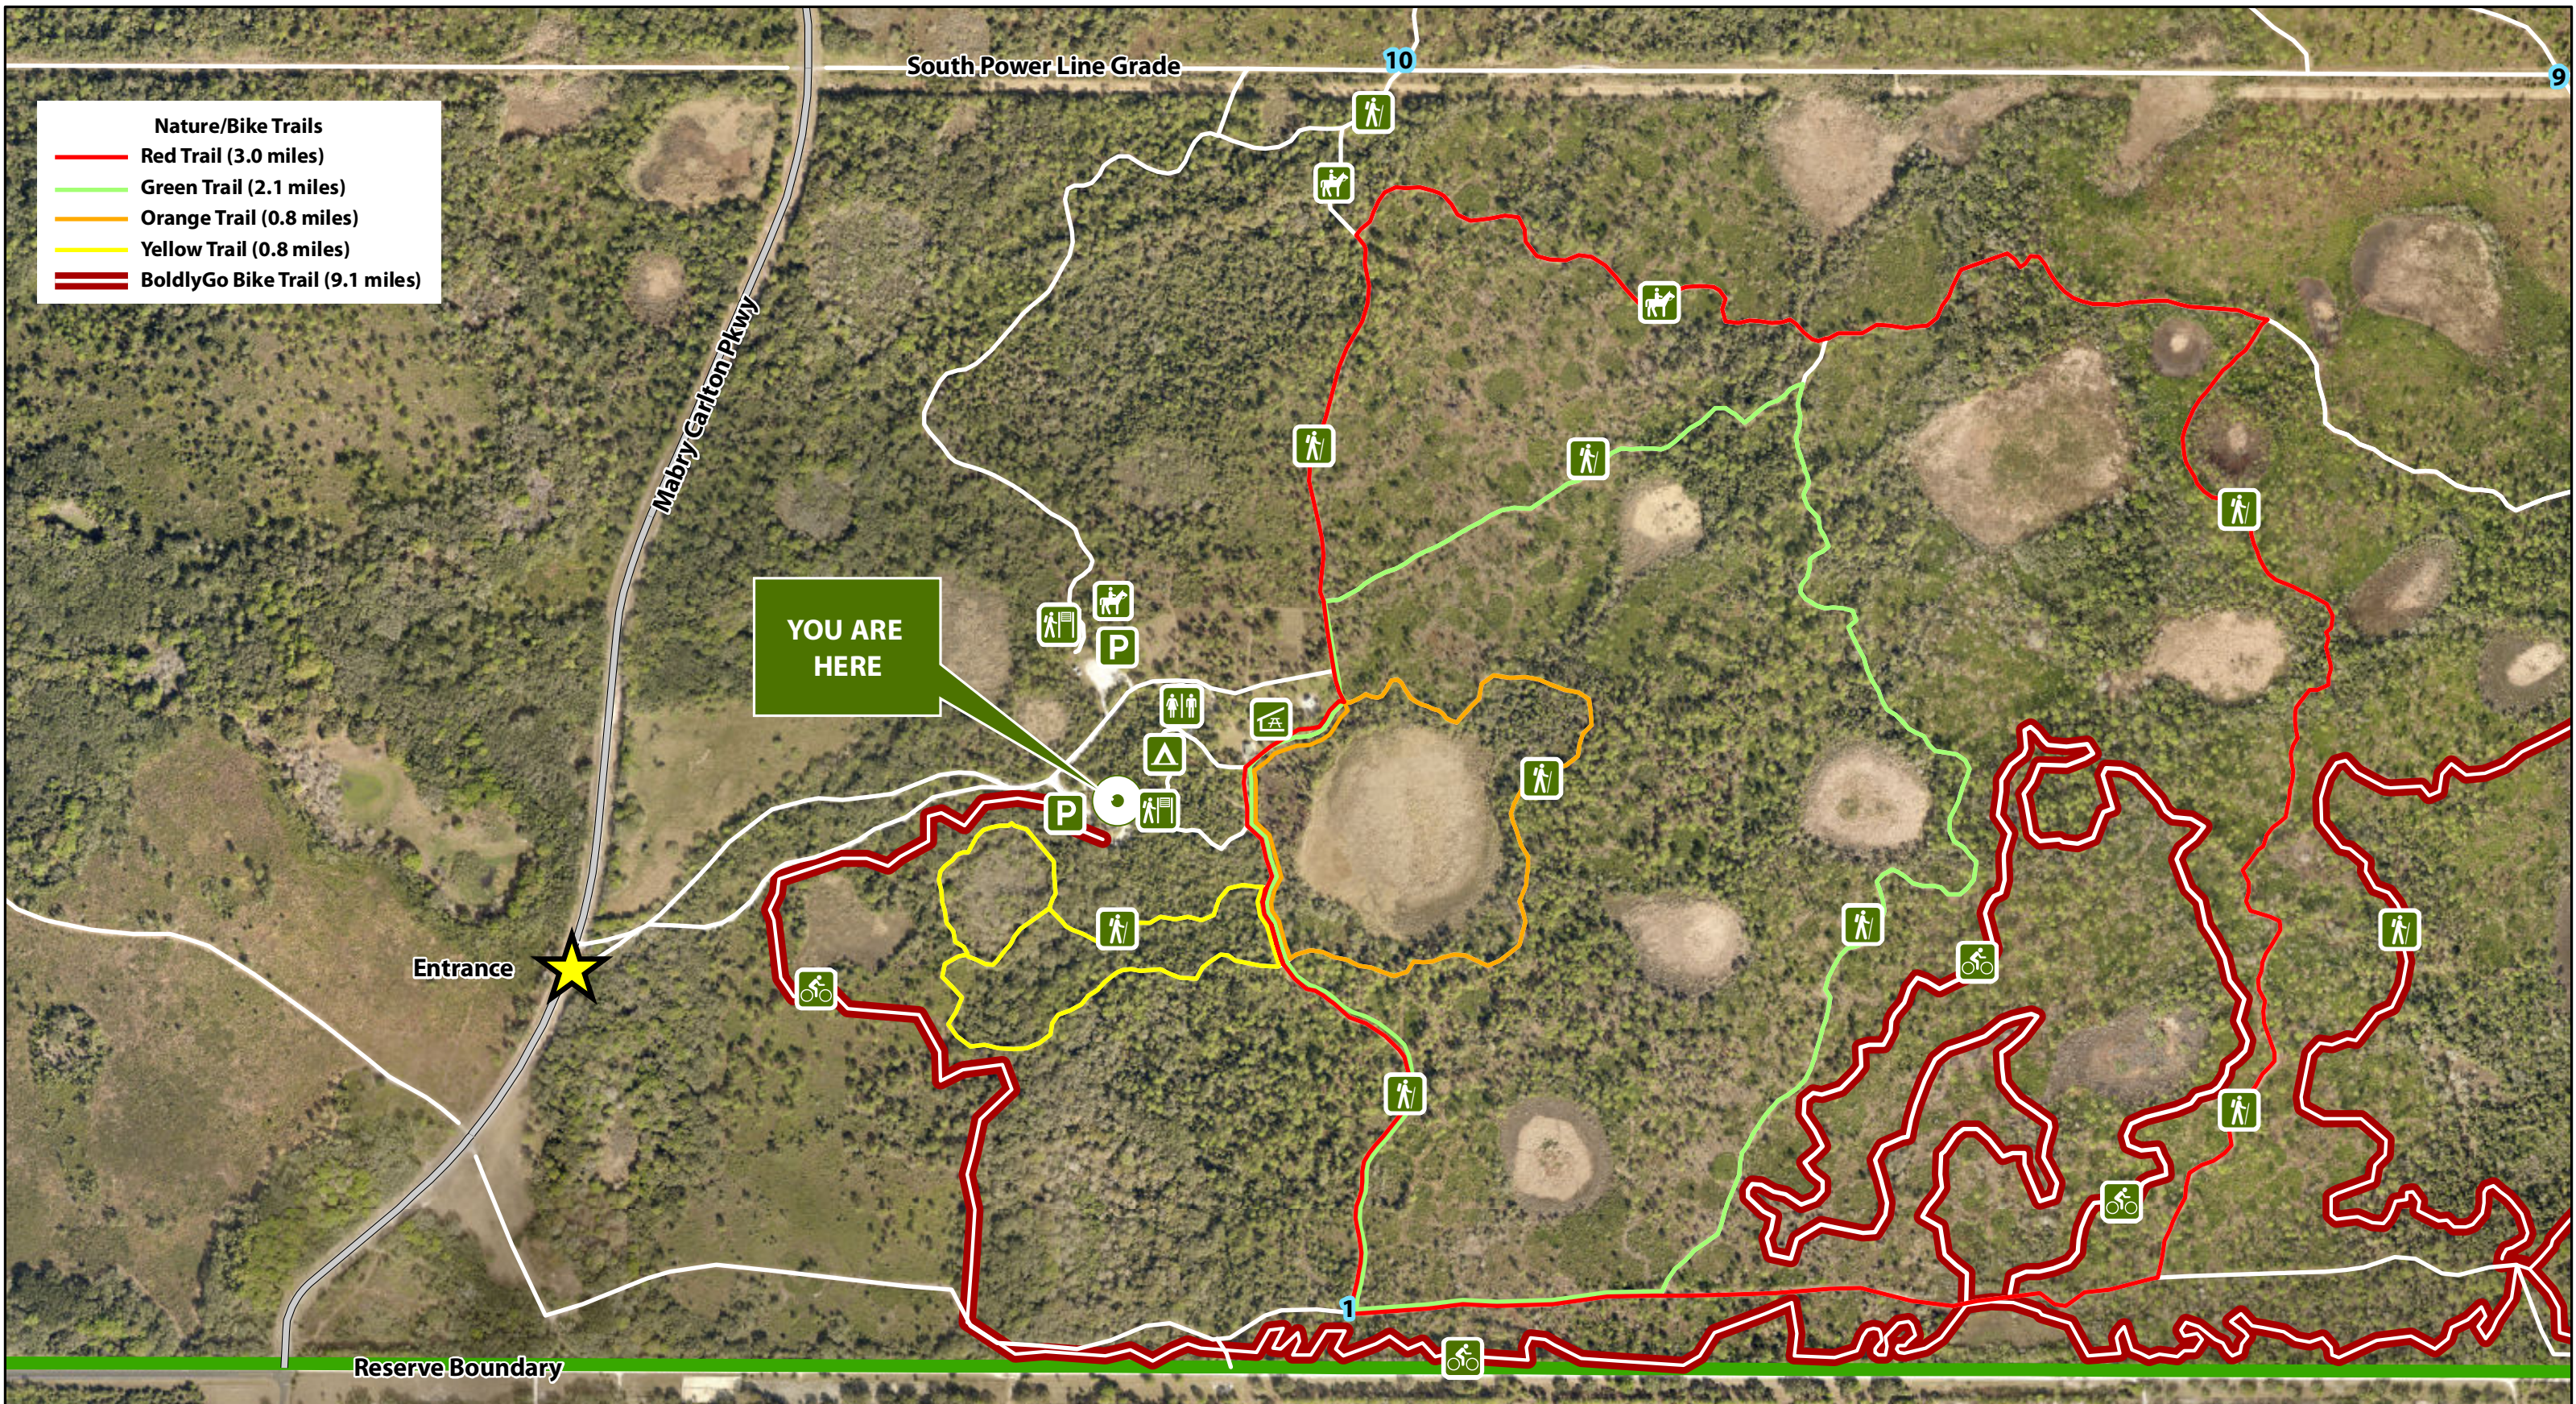

- Nature/Bike Trails**
- Red Trail (3.0 miles)
  - Green Trail (2.1 miles)
  - Orange Trail (0.8 miles)
  - Yellow Trail (0.8 miles)
  - BoldlyGo Bike Trail (9.1 miles)

**CARLTON RESERVE NATURE TRAILS**

1800 Mabry Carlton Parkway,  
Venice, Florida 34292

- |                     |           |               |
|---------------------|-----------|---------------|
| Bicycling           | Kiosk     | Trail Marker  |
| Camping - Primitive | Parking   | Paved Road    |
| Equestrian          | Pavilion  | Unpaved Trail |
| Hiking              | Restrooms | Boundary      |

Disclaimer: This map is produced by Sarasota County Parks, Recreation and Natural Resources and is representative information only. The County does not warrant, guarantee, or assume any responsibility for geographic information completeness and/or accuracy.